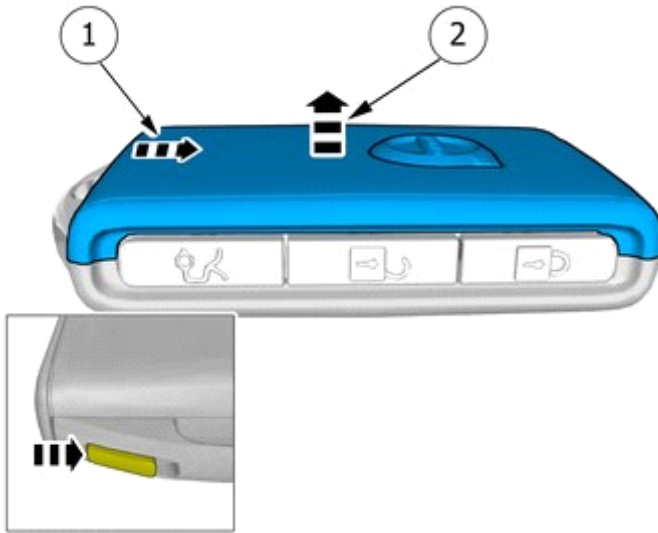

Installation instructions, accessories

Volvo Car Corporation Gothenburg, Sweden

3

IMG-426076

Release the lock.

Remove the marked part.

4